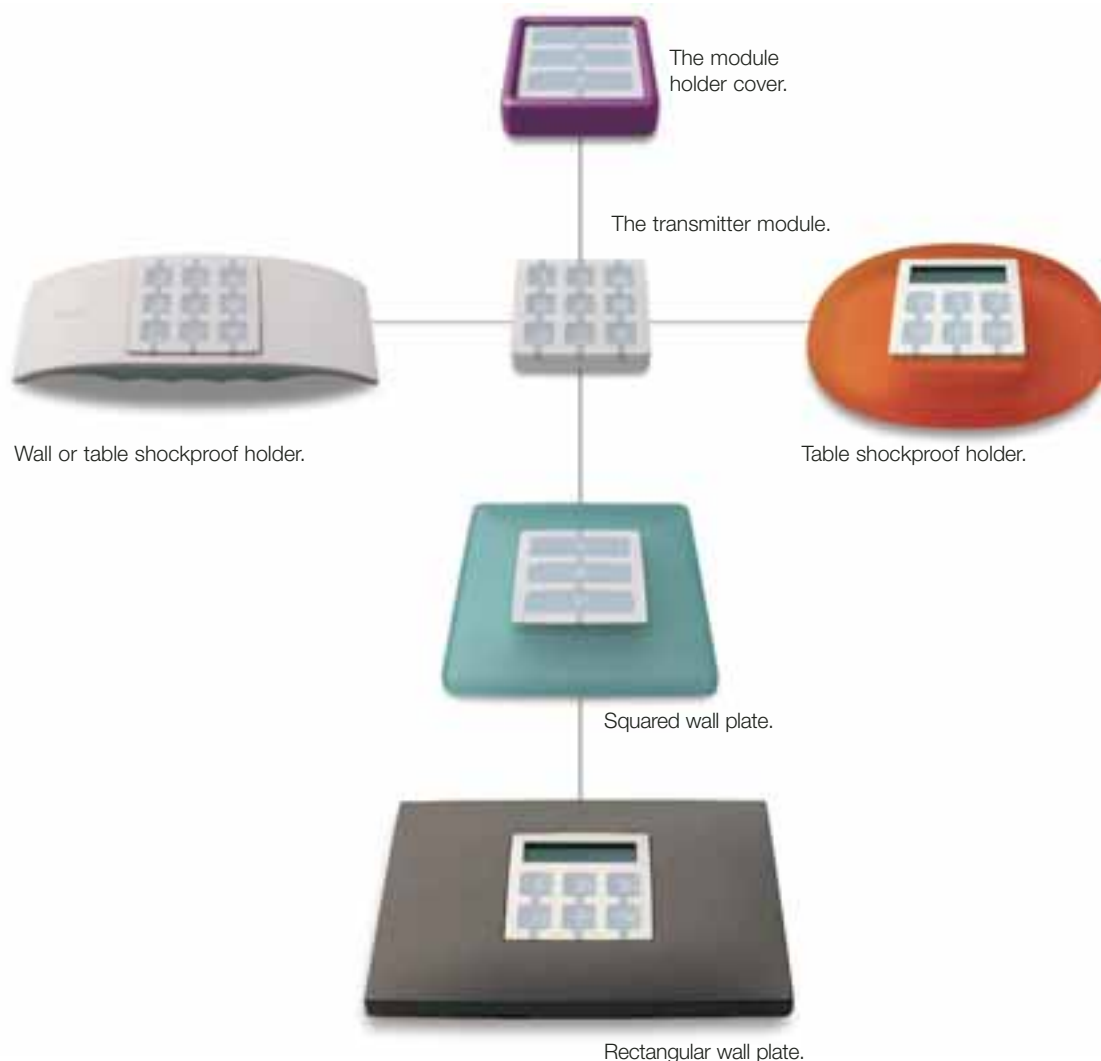

to manage the range of Nice automations, such as awnings, rolling shutters, gates and garage doors, from any point within the home.

Modular

The NiceWay system is based on a number of transmitter modules that can be placed in five different holder models to create a flexible range of made-to-measure solutions. Although the modules, available from 1 to 80 groups or 240 channels, are very small in size, they are extremely easy to operate.

Flexible

Choosing between the different available wall or table holders, every automation within the house or garden can be operated in complete accord with the 433.92MHz Nice Ergo, Plano, FloR and VeryVR systems (Flo and Smilo only for WM240C and WM080G), with which NiceWay is fully compatible.

Made-to-measure

To protect the electronic parts from dirt and damp, the rubber function buttons are incorporated in the actual body of the control modules. NiceWay can be used anywhere in the home, in the garage, the living room, the kitchen as well as the bathroom.

Professional

For a more professional and practical use, the system can be programmed by means of the handy Nice palmtops.

Nice Design

Sophisticated shock-proof materials, immaculate finish, and essential design: wear, comfort and ease are guaranteed by the internationally renowned and prize-winning Nice design. The choice of discreet or personalised solutions is vast thanks to the wide choice of colours and finishes.